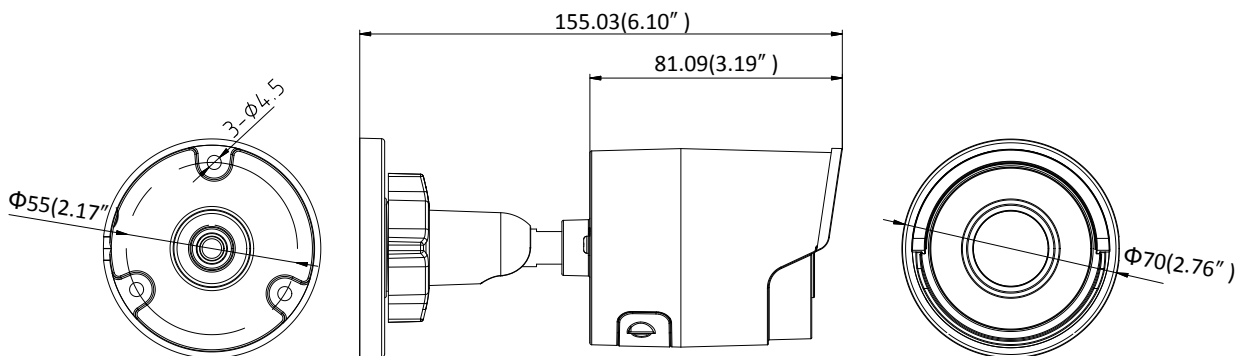

General Function	One-key Reset, Anti-Flicker, Heartbeat, Mirror, Password Protection, Privacy Mask, Watermark, IP Address Filter
<b>Smart Feature-set</b>	
Behavior Analysis	Line crossing detection, intrusion detection, unattended baggage detection, object removal detection
Line Crossing Detection	Cross a pre-defined virtual line, up to 1 pre-defined virtual lines supported
Intrusion Detection	Enter and loiter in a pre-defined virtual region, up to 1 pre-defined virtual regions supported
Object Removal Detection	Objects removed from the pre-defined region, such as the exhibits on display.
Unattended Baggage Detection	Objects left over in the pre-defined region such as the baggage, purse, dangerous materials
Face Detection	Human face appears in the image can be detected and trigger linkage method
<b>Interface</b>	
Communication Interface	1 RJ45 10M/100M self-adaptive Ethernet port
On-board Storage	Built-in microSD/SDHC/SDXC slot, up to 128 GB
<b>General</b>	
Operating Conditions	-30 °C to +60 °C (-22 °F to +140 °F), Humidity 95% or less (non-condensing)
Power Supply	12 VDC $\pm$ 25%, 6W PoE(802.3af, class 3), 7W
IR Range	Up to 30 m
Protection Level	IP67
Dimensions	Camera: $\Phi 70 \times 155.03$ mm ( $\Phi 2.76'' \times 6.1''$ ) Package: $216 \times 121 \times 118$ mm ( $8.5'' \times 4.76'' \times 4.65''$ )
Weight	Camera: 410 g (0.9 lb.)

## Dimensions